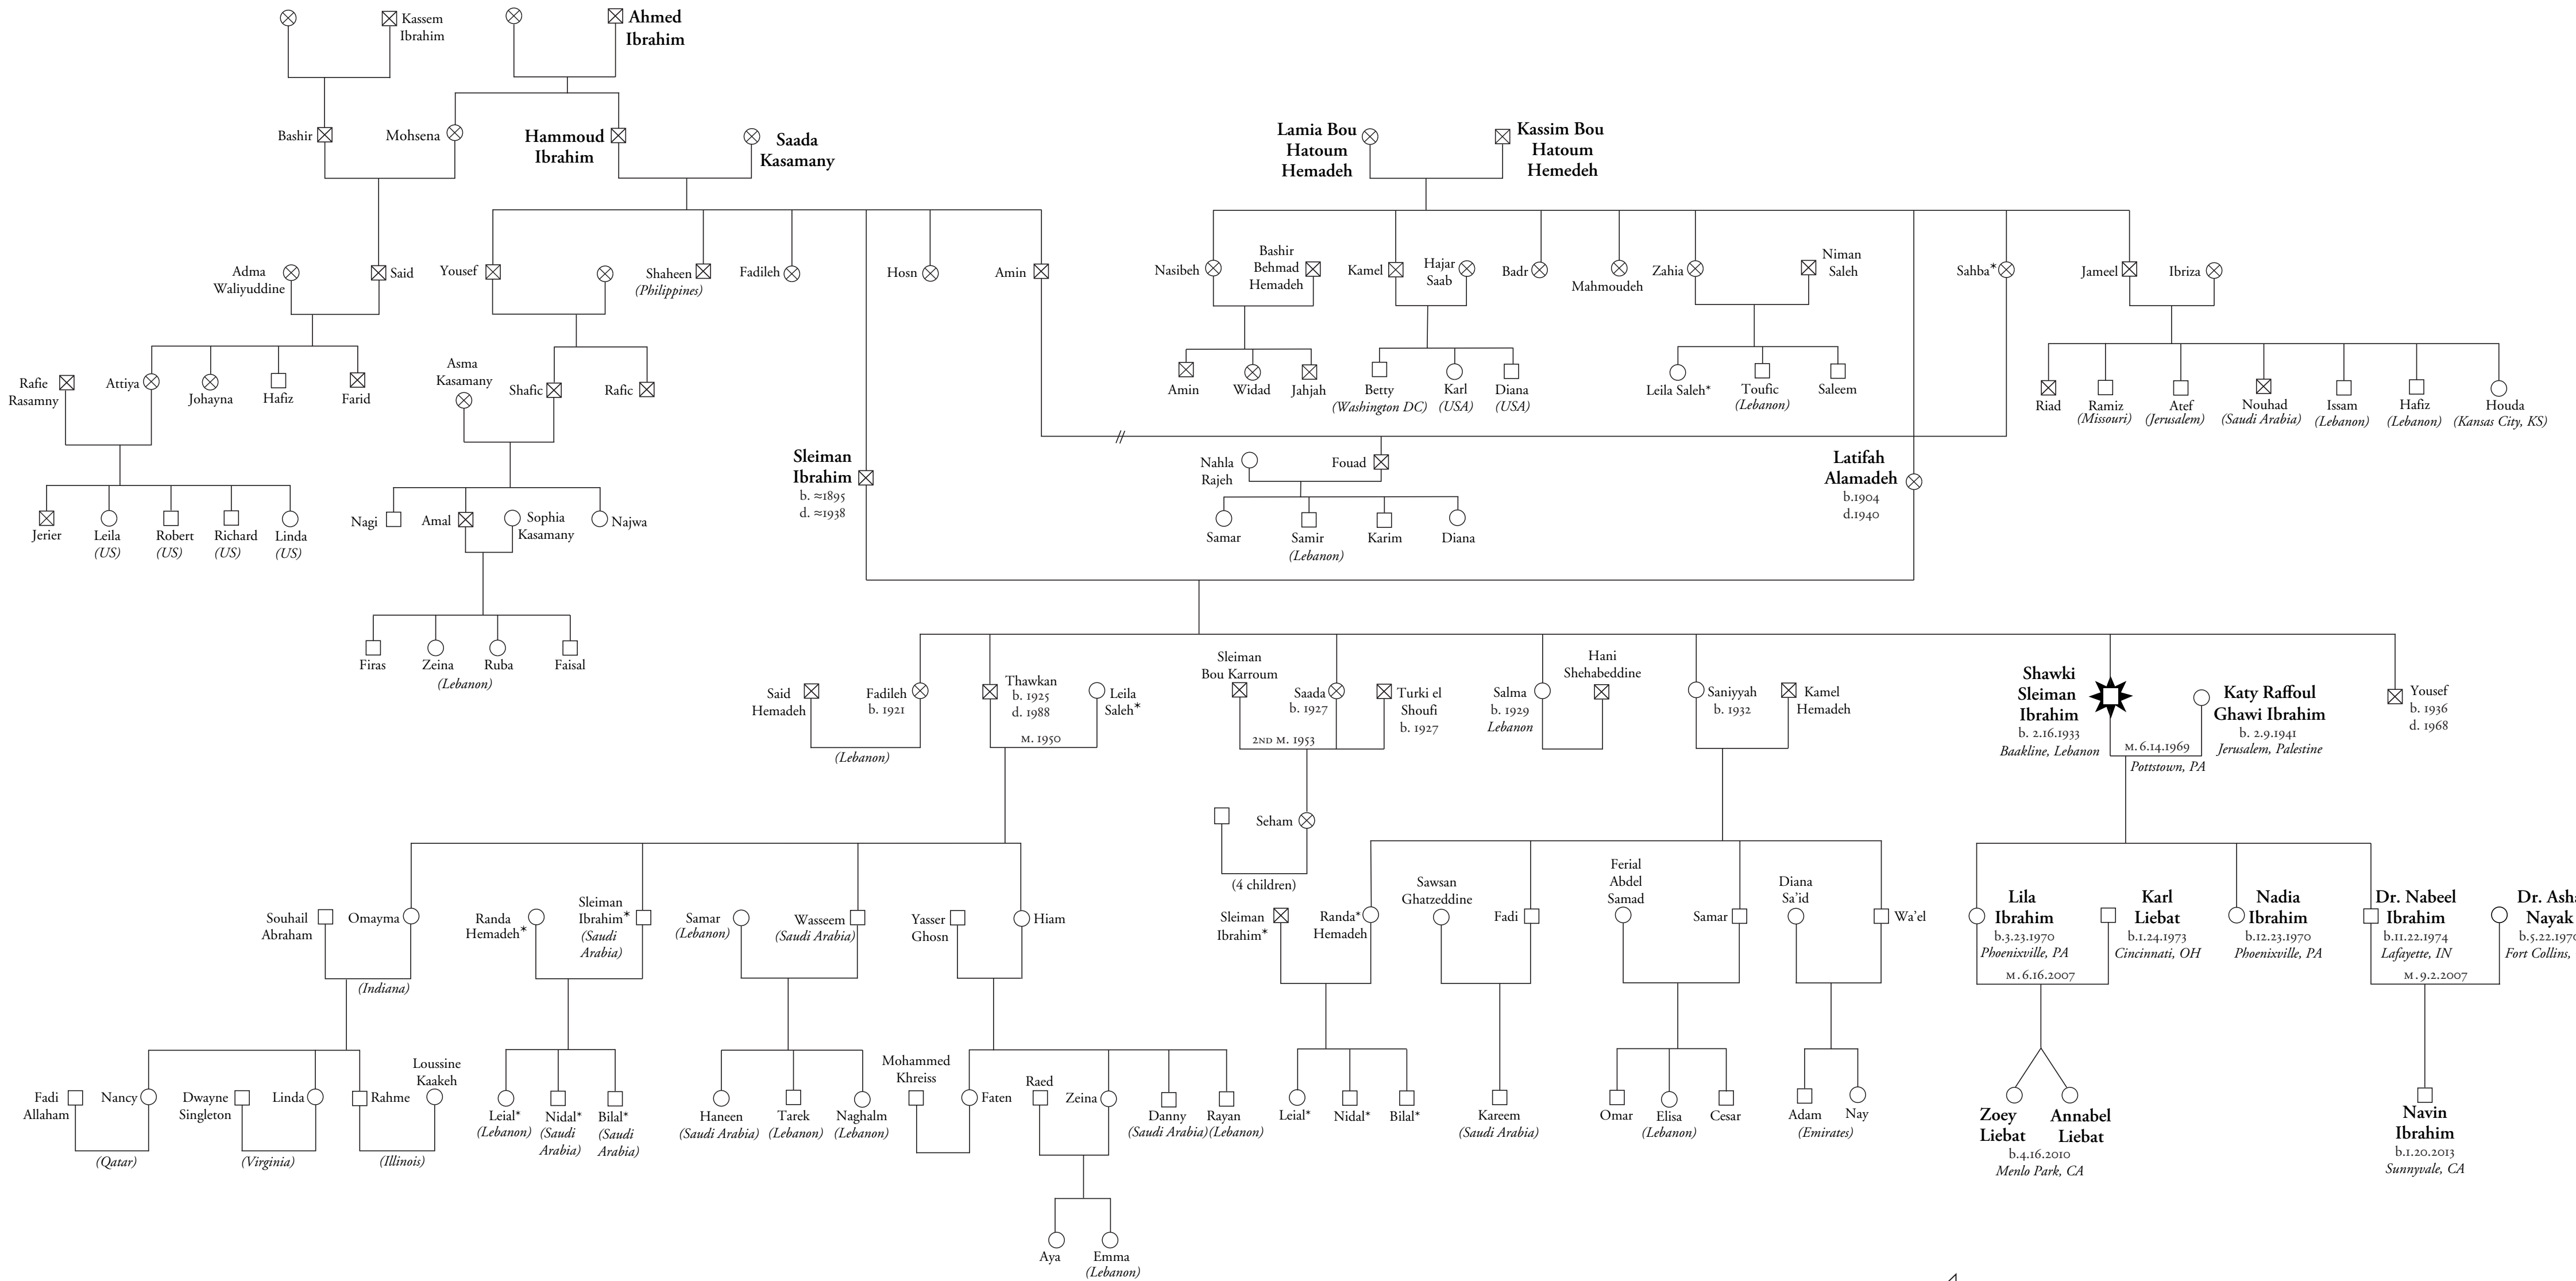

THE ANCESTORS & DESCENDANTS

OF

SHAWKI IBRAHIM

2014

KEY					
b.	= birth date	○	= female	⊗	= twins
d.	= death date	□	= male	⊠	= adopted
D.	= divorce date	⊗	= deceased	⊞	= married
M.	= marriage date	⊞	= divorced	⊞	= children
(place)	= current residence	⊞	= divorced		
≈	= approximate	*	= denotes same person		